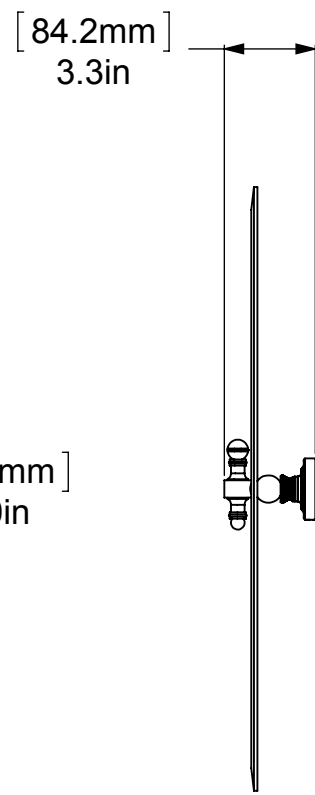

1	BPDT	BACKPLATE	2
2	NKSL-58	SUPPORT	2
3	BL2T-1	BALL SUPPORT	2
4	HBTT-78	TILT	2
5	BLDT1T-34	BALL	2
6	MRRT-93	MIRROR	1
7	HB1T-1	HUB	2
8	NKSL-78	NECK	4
9	BL1T-34	END BALL	2

UNLESS OTHERWISE STATED

.X	±.3mm
.XX	±.15mm
.XXX	±.008mm

COPYRIGHT © Allied Brass 2016

DRAWN	3/24/2016	I.M
CHECKED	3/24/2016	P.D
APPROVED	3/24/2016	R.A

MATERIAL:	BRASS
DESCRIPTION:	MIRROR

FINISH	TBD
QUANTITY	TBD
DRAWING No.	RD-93
REV	0
SCALE	1:7
SHEET: 01	A4