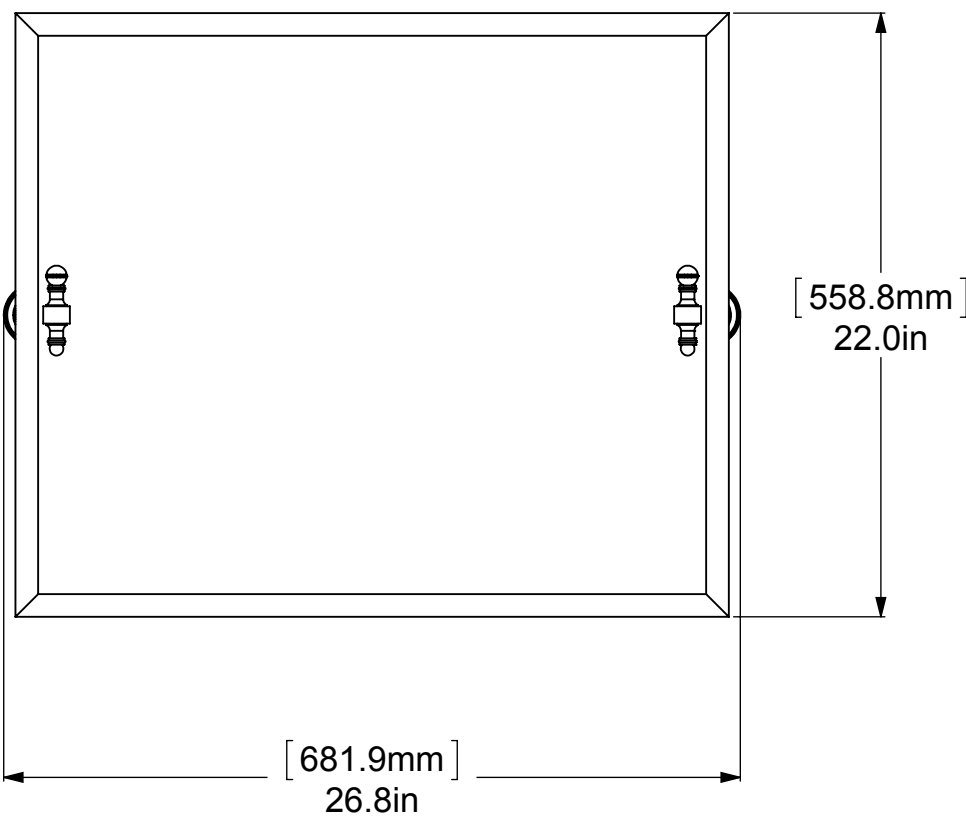

1	BPDT	BACKPLATE	2
2	NKSL-58	SUPPORT	2
3	BL2T-1	BALL SUPPORT	2
4	HBTT-78	TILT	2
5	BLDT1T-34	BALL	2
6	MRRT-93	MIRROR	1
7	HB1T-1	HUB	2
8	NKSL-78	NECK	4
9	BL1T-34	END BALL	2

UNLESS OTHERWISE STATED

.X	±.3mm
.XX	±.15mm
.XXX	±.008mm

COPYRIGHT © Allied Brass 2016

DRAWN	3/24/2016	I.M
CHECKED	3/24/2016	P.D
APPROVED	3/24/2016	R.A

MATERIAL:	BRASS
DESCRIPTION:	MIRROR

FINISH	TBD
QUANTITY	TBD
DRAWING No.	RD-93
REV	0
SCALE	1:7
SHEET: 01	A4