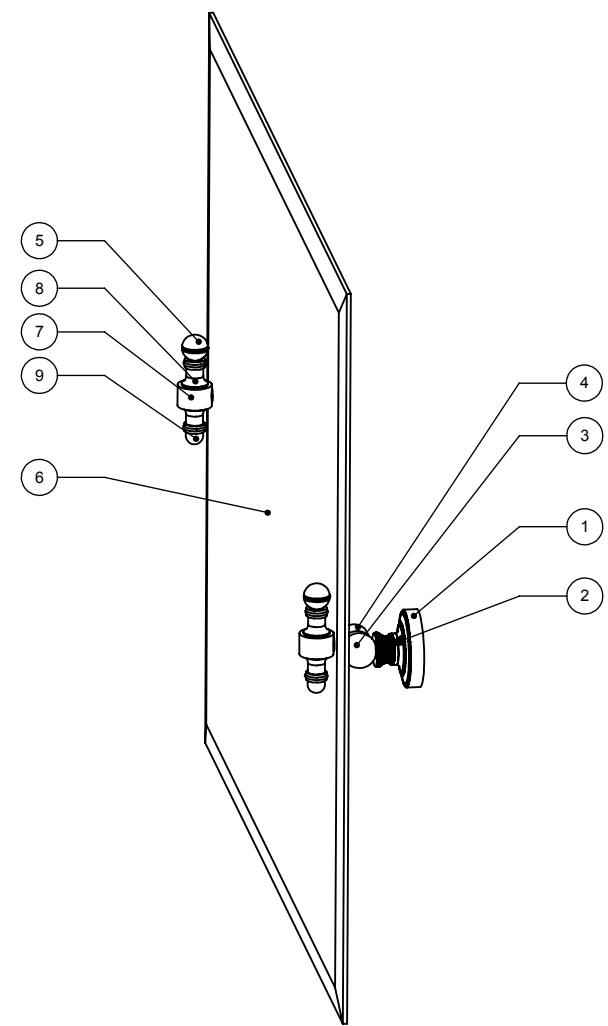

1	BPDT	BACKPLATE	2
2	NKSL-58	SUPPORT	2
3	BL2T-1	BALL SUPPORT	2
4	HBTT-78	TILT	2
5	BLDT1T-34	BALL	2
6	MRRT-93	MIRROR	1
7	HB1T-1	HUB	2
8	NKSL-78	NECK	4
9	BL1T-34	END BALL	2

UNLESS OTHERWISE STATED

.X	±.3mm
.XX	±.15mm
.XXX	±.008mm

COPYRIGHT © Allied Brass 2016

DRAWN	3/24/2016	I.M
CHECKED	3/24/2016	P.D
APPROVED	3/24/2016	R.A

MATERIAL:	BRASS
DESCRIPTION:	MIRROR

FINISH	TBD
QUANTITY	TBD
DRAWING No.	RD-93
REV	0
SCALE	1:7
SHEET: 01	A4